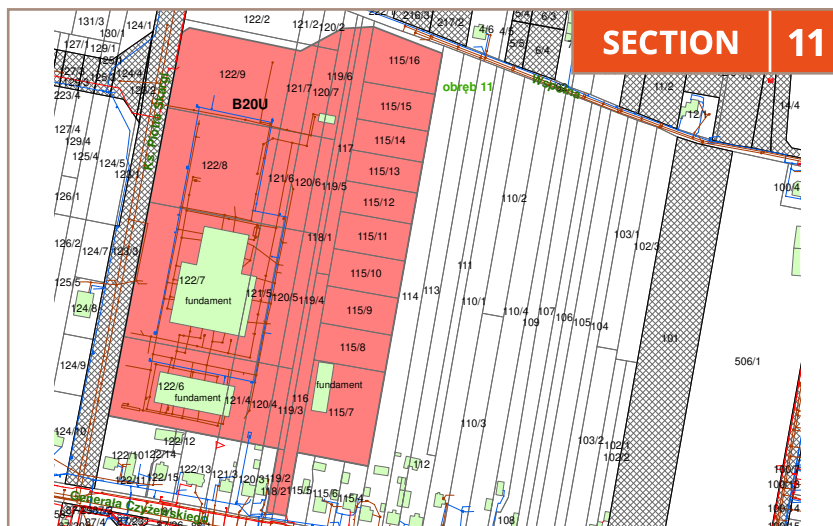

CZYŻEWSKIEGO ZONE

INVESTMENT AREAS

PLOT NO.	115/10, 115/11, 115/12, 115/13, 115/14, 115/15, 115/16, 115/7, 115/8, 115/9, 116, 117, 118/1, 118/2, 119/3, 119/4, 119/5, 119/6, 120/2, 120/4, 120/5, 120/6, 120/7, 121/2, 121/4, 121/5, 121/6, 121/7, 122/6, 122/7, 122/8, 122/9
LOCATION	CZYŻEWSKIEGO
TOTAL AREA	6,8218 ha
UTILITIES	UTILITIES IN PIOTR SKARGA ST.
PLANNED LAND USE	COMMERCIAL SERVICES HANDLING
OWNER	PRIVATE OWNER
CENA	CONTACT US