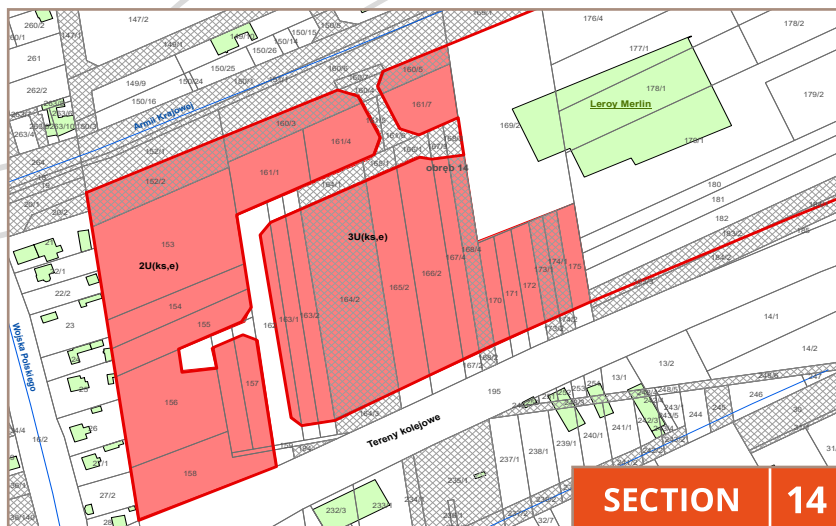

PRZEMYSŁOWA ZONE

INVESTMENT AREAS

PLOT NO.	152/2, 160/3, 160/5, 164/2, 168/4, 173/1, 174/1, 153, 154, 155, 156, 157, 159, 161/1, 161/4, 161/7, 162, 163/1, 163/2, 165/2, 166/2, 167/4, 170, 171, 172, 175
LOCATION	ARMII KRAJOWEJ
TOTAL AREA	61 374 sqm
UTILITIES	UTILITIES IN ARMII KRAJOWEJ ST.
PLANNED LAND USE	SERVICES
OWNER	BELCHATÓW CITY/ PRIVATE OWNER
PRICE	CONTACT US